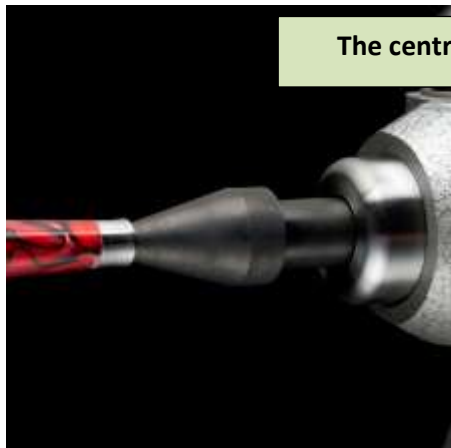

Barrel trimmer

Standard pen mandrel

The centre tool (M2 taper)

Pen blanks

The EASY WOOD pen turners tool

Glues and finishes

Some of the equipment needed for pen making. All these items are available from Terry Scott at Timberly Woodturning. Shop online.